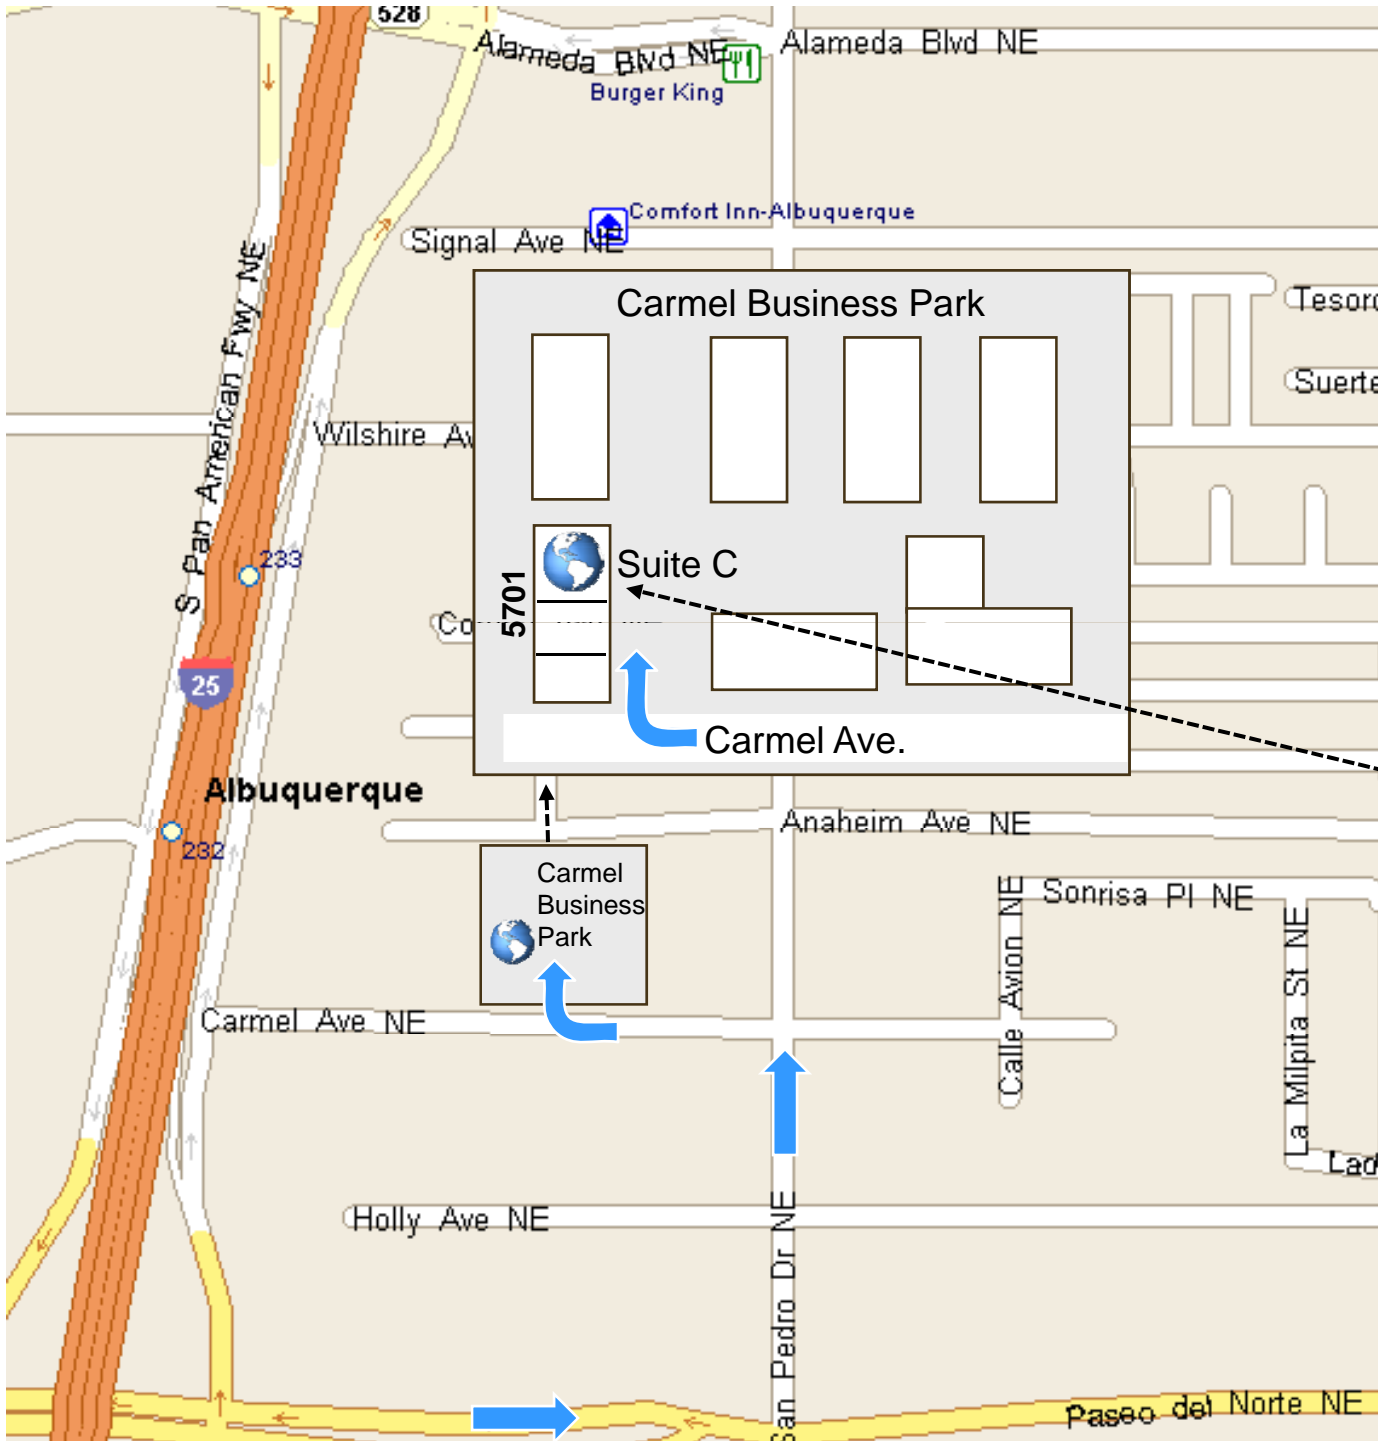

Directions to *GEOSPACE INC.*

- From the ABQ airport take I-25 North
- Go 10 miles and take Exit 232, Paseo del Norte Blvd. to the East
- Turn left (North) at the first light onto San Pedro Blvd.
- Go about 100 yards and turn left onto Carmel Ave.
- After 1/8 mile, turn right into the Carmel Business Park Complex